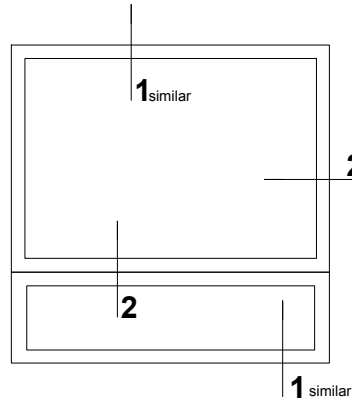

COMMON SIDE VIEW

COMMON FRONT VIEW

BASKET SCREEN ELEVATION VIEWS

ALL BASKET SCREENS ARE CUSTOM MANUFACTURED.
 VIRTUALLY ANY SIZE, SHAPE OR CONFIGURATION IS POSSIBLE.
 NUMEROUS MOUNTING METHODS/HARDWARE AVAILABLE.

1 JAMB DETAIL
 SCALE: FULL
 HEAD and SILL SIMILAR

TYPICAL CORNER FABRICATION
 USING 1/2" X 3/4" ANGLE AND
 APPROPRIATE ANCHORS

2 CORNER DETAIL
 SCALE: FULL

PRODUCT
BASKET SCREEN
S-102 FRAMING

DWG. NO.
I-6