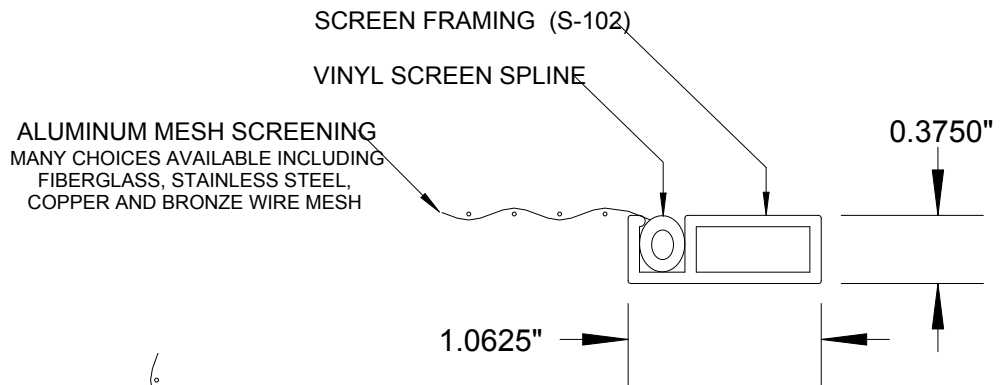

COMMON SIDE VIEW

COMMON FRONT VIEW

BASKET SCREEN ELEVATION VIEWS

ALL BASKET SCREENS ARE CUSTOM MANUFACTURED.
 VIRTUALLY ANY SIZE, SHAPE OR CONFIGURATION IS POSSIBLE.
 NUMEROUS MOUNTING METHODS/HARDWARE AVAILABLE.

1 JAMB DETAIL
 SCALE: FULL
 HEAD and SILL SIMILAR

TYPICAL CORNER FABRICATION
 USING 1/2" X 3/4" ANGLE AND
 APPROPRIATE ANCHORS

2 CORNER DETAIL
 SCALE: FULL

PRODUCT
BASKET SCREEN
S-102 FRAMING

DWG. NO.
I-6