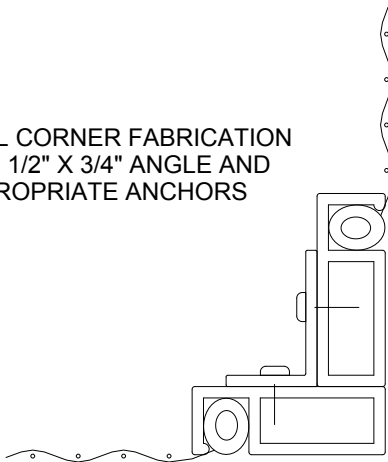

COMMON SIDE VIEW

COMMON FRONT VIEW

BASKET SCREEN ELEVATION VIEWS

ALL BASKET SCREENS ARE CUSTOM MANUFACTURED.
 VIRTUALLY ANY SIZE, SHAPE OR CONFIGURATION IS POSSIBLE.
 NUMEROUS MOUNTING METHODS/HARDWARE AVAILABLE.

1 JAMB DETAIL
 SCALE: FULL
 HEAD and SILL SIMILAR

TYPICAL CORNER FABRICATION
 USING 1/2" X 3/4" ANGLE AND
 APPROPRIATE ANCHORS

2 CORNER DETAIL
 SCALE: FULL

PRODUCT
BASKET SCREEN
S-102 FRAMING

DWG. NO.
I-6