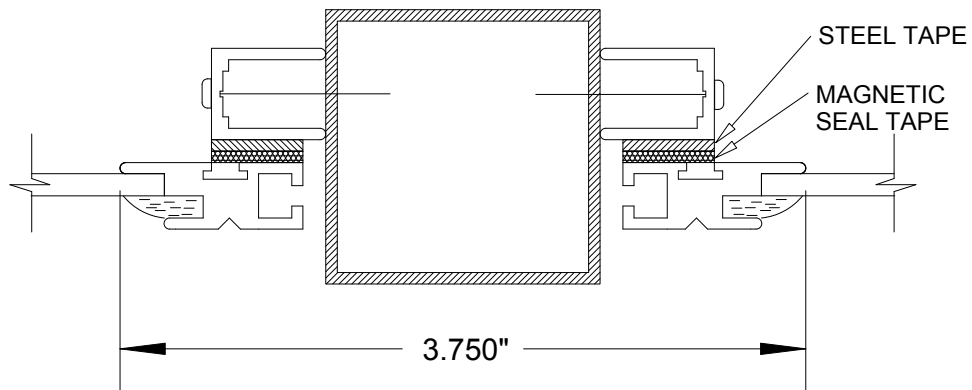

EXAMPLES OF MULLION ALTERNATIVES FOR INTERIOR STORM WINDOWS

- • (MOL) MAGNETIC ONE LITE
- • (MOL-ST) MAGNETIC ONE LITE • STACKED
- • (MOL-OP) MAGNETIC ONE LITE • OPERATING

OVERLAP TUBE DETAIL

SCALE: FULL

BUTT TO TUBE DETAIL

SCALE: FULL

PRODUCT
MAGNETIC ONE LITE
MULLION ALTERNATIVES

DWG. NO.
M-7

Allied Window
Performance Panels™

11111 CANAL ROAD • CINCINNATI, OH 45241 • PH: 800-445-5411, 513-559-1212 • FAX: 513-559-1883 • www.alliedwindow.com • info@alliedwindow.com