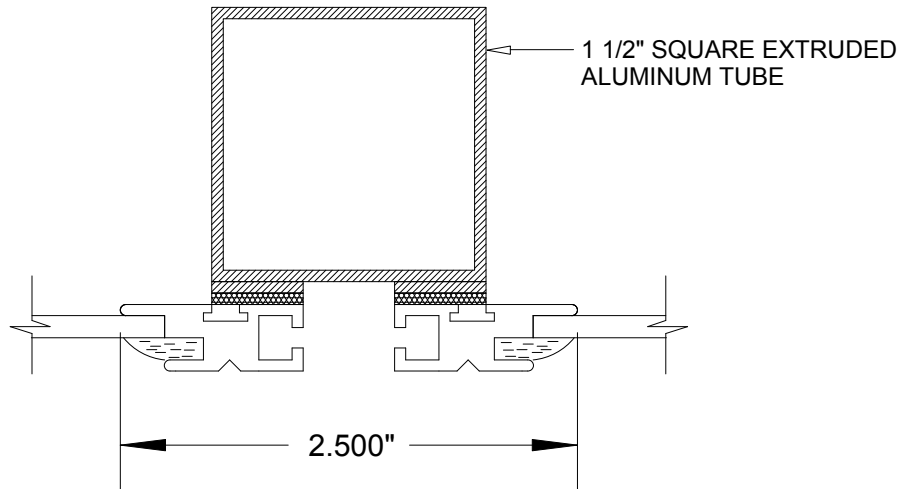

EXAMPLES OF MULLION ALTERNATIVES FOR INTERIOR STORM WINDOWS

- • (MOL) MAGNETIC ONE LITE
- • (MOL-ST) MAGNETIC ONE LITE • STACKED
- • (MOL-OP) MAGNETIC ONE LITE • OPERATING

OVERLAP TUBE DETAIL

SCALE: FULL